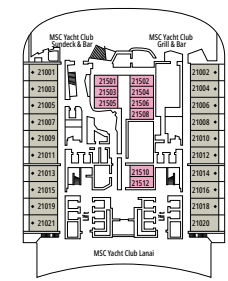

- Our ships offer the possibility of combining 2 connecting cabins.
- All cabins have one double bed convertible to two single beds except for YC3 and YC4.
- 3rd and 4th beds available in all categories except for IS, OS, PR1, PR2, PR3, PV, SRP and YIN.
- 5th and 6th beds available in SL1.

THE LOFT - COMEDY & LIVE MUSIC

DECK 9

DECK 10

DECK 11

DECK 12

DECK 14

DECK 15

BUTCHER'S CUT

MSC YACHT CLUB RESTAURANT

DECK 16

DECK 18

DECK 19

DECK 20

DECK 21

DECK 22