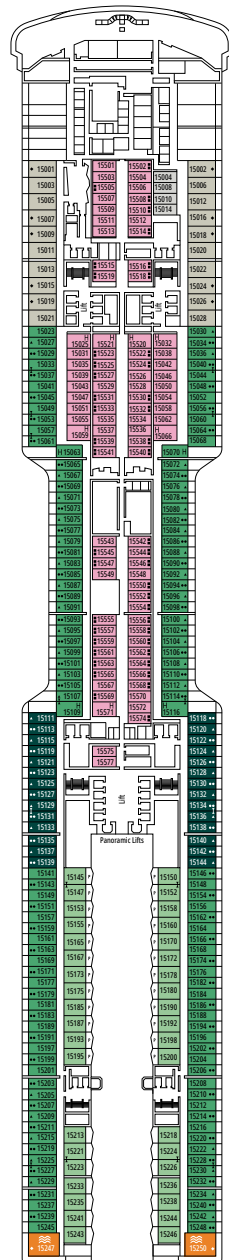

MSC WORLD ATLANTIC

DECKPLAN

DECK PLANS & ACCOMMODATIONS

2.614 CABINS
6.764 GUESTS

MSC YACHT CLUB OWNER'S SUITE

LEGEND

▲	Sofa bed
◆	Double sofa bed
■	3 rd bed is a pullman bed
■ ■	3 rd and 4 th beds are pullman beds
● ●	Bunk bed or sofa that can be converted into bunk bed (3 rd and 4 th beds); bunk beds are not suitable for children under the age of 6.
↔	Connecting cabins
H	Cabin for guests with disabilities or reduced mobility
B	Cabin with bathtub
BS	Cabin with bathtub and shower
P	Promenade view
T	Terrace
⊞	Terrace with whirlpool bath
■ ■ ■	Balcony with side view or shadow
■ ■ ■	Balcony with metal balustrade
■ ■ ■	Balcony with half glass half metal balustrade

- Our ships offer the possibility of combining 2 connecting cabins.
- All cabins have one double bed convertible to two single beds except for YC3 and YC4.
- 3rd and 4th beds available in all categories except for IS, OS, PR1, PR2, PR3, PV, SRP and YIN.
- 5th and 6th beds available in SL1.

THE LOFT - COMEDY & LIVE MUSIC

DECK 9

DECK 10

DECK 11

DECK 12

DECK 14

DECK 15

BUTCHER'S CUT