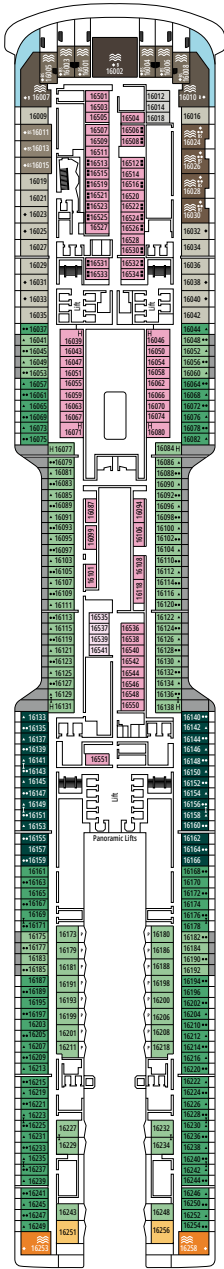

DECK 16

DECK 18

DECK 21

DECK 22