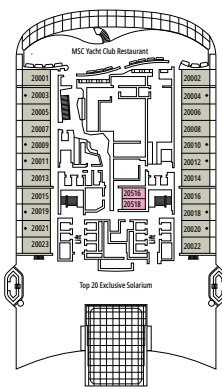

MSC WORLD ATLANTIC

DECKPLAN

DECK PLANS & ACCOMMODATIONS

2.614 CABINS
6.764 GUESTS

MSC YACHT CLUB OWNER'S SUITE

LEGEND

▲	Sofa bed
◆	Double sofa bed
■	3 rd bed is a pullman bed
■ ■	3 rd and 4 th beds are pullman beds
● ●	Bunk bed or sofa that can be converted into bunk bed (3 rd and 4 th beds); bunk beds are not suitable for children under the age of 6.
↔	Connecting cabins
H	Cabin for guests with disabilities or reduced mobility
B	Cabin with bathtub
BS	Cabin with bathtub and shower
P	Promenade view
T	Terrace
⊞	Terrace with whirlpool bath
■ ■ ■	Balcony with side view or shadow
■ ■ ■	Balcony with metal balustrade
■ ■ ■	Balcony with half glass half metal balustrade

THE LOFT - COMEDY & LIVE MUSIC

DECK 9

DECK 10

DECK 11

DECK 12

DECK 14

DECK 15

BUTCHER'S CUT

MSC YACHT CLUB RESTAURANT

DECK 16

DECK 18

DECK 19

DECK 20

DECK 21

DECK 22