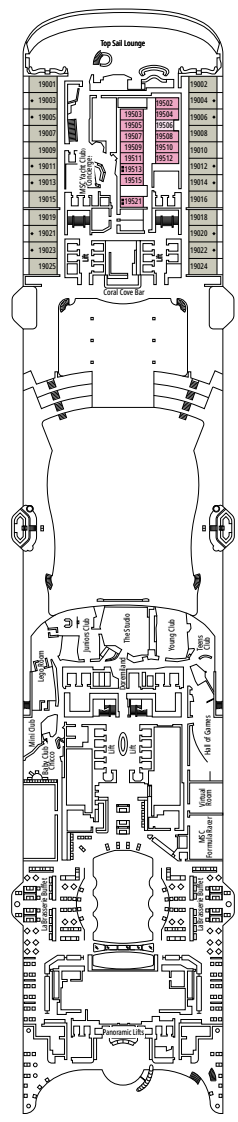

MSC WORLD ATLANTIC

DECKPLAN

DECK PLANS & ACCOMMODATIONS

2.614 CABINS
6.764 GUESTS

MSC YACHT CLUB OWNER'S SUITE

LEGEND

▲	Sofa bed
◆	Double sofa bed
■	3 rd bed is a pullman bed
■ ■	3 rd and 4 th beds are pullman beds
● ●	Bunk bed or sofa that can be converted into bunk bed (3 rd and 4 th beds); bunk beds are not suitable for children under the age of 6.
↔	Connecting cabins
H	Cabin for guests with disabilities or reduced mobility
B	Cabin with bathtub
BS	Cabin with bathtub and shower
P	Promenade view
T	Terrace
⊞	Terrace with whirlpool bath
■ ■ ■	Balcony with side view or shadow
■ ■ ■	Balcony with metal balustrade
■ ■ ■	Balcony with half glass half metal balustrade

- Our ships offer the possibility of combining 2 connecting cabins.
- All cabins have one double bed convertible to two single beds except for YC3 and YC4.
- 3rd and 4th beds available in all categories except for IS, OS, PR1, PR2, PR3, PV, SRP and YIN.
- 5th and 6th beds available in SL1.

THE LOFT - COMEDY & LIVE MUSIC

DECK 9

DECK 10

DECK 11

DECK 12

DECK 14

DECK 15

BUTCHER'S CUT

MSC YACHT CLUB RESTAURANT

DECK 16

DECK 18

DECK 19

DECK 20

DECK 21

DECK 22