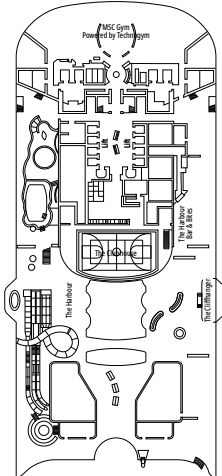

DECK 16

DECK 18

DECK 21

DECK 22