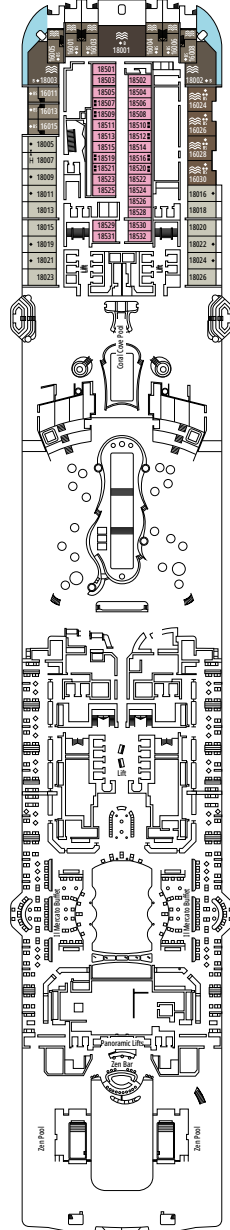

DECK 16

DECK 18

DECK 21

DECK 22