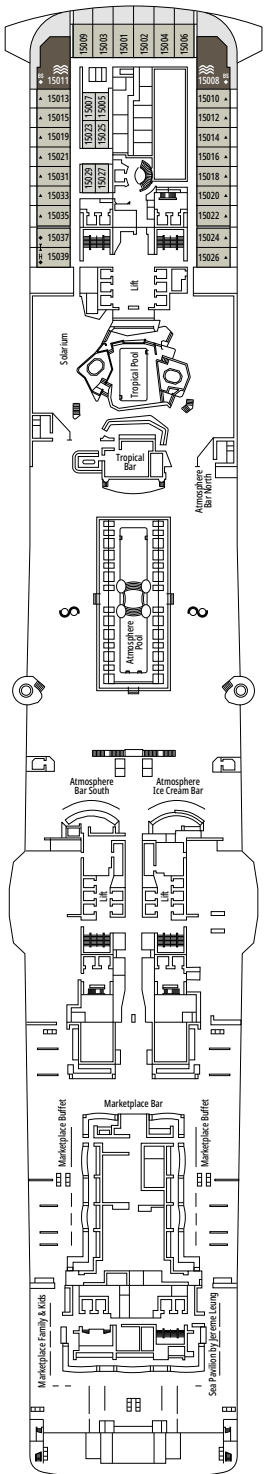

The images are representative only. Size, layout and furniture may vary (within the same cabin category).

 Cabin size (m²)

 Balcony size (m²)

 Deck location

 Accommodating up to

BALCONY

INCLUDED FACILITIES

- Sitting area with sofa
- Comfortable double bed or single beds (on request)
- Bathroom with shower or bathtub, vanity area with hairdryers
- Interactive TV, telephone, safe, minibar and air conditioning
- Wifi connection available (for a fee)

INTERIOR

Available in:

- › **Deluxe Interior (IR2)**
cabin size ≈22m²; medium deck location (deck 11-14)
- › **Deluxe Interior (IR1)**
cabin size ≈22m²; low deck location (deck 8-10)

Some cabins for guests with disabilities or reduced mobility have twin beds that can't be converted into double beds. The images are representative only; the size, layout and furniture may vary (within the same cabin category).

FACILITIES FOR GUESTS WITH DISABILITIES OR REDUCED MOBILITY

Cabin door width	85,5 cm
Cabin clearance	82,1 cm
Bathroom door width	90 cm
Size of cabin (floor space)	from ≈ 22 to ≈ 28 m ²
Size of bathroom	3,1 m ²
Is there a fold-down seat in the shower?	Yes
Height of seat from the floor	44 cm
Does the WC seat have grab rails?	Yes
Are wheelchairs available on board?	In limited numbers*
Are all decks/public areas accessible?	Yes
Are all lifeboats wheelchair-accessible?	No**
Do the lifts have deck indicators?	Visual, Audio & Braille
Can severely visually impaired/blind guests be catered for on the cruise?	Only with full-time carer

INFINITY BAR

DECK 14
TCHAIKOVSKY

DECK 15
MORRIGONE

DECK 16
DEBUSSY

DECK 18
SCHUMANN

DECK 19
MENDELSSOHN