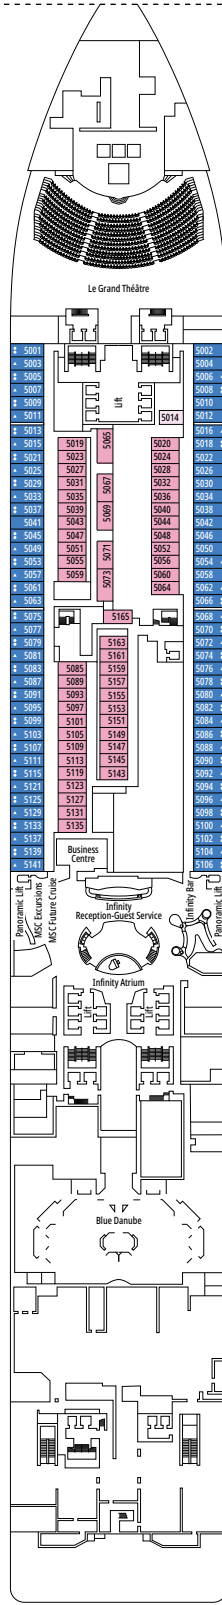

DECK 5
MOZART