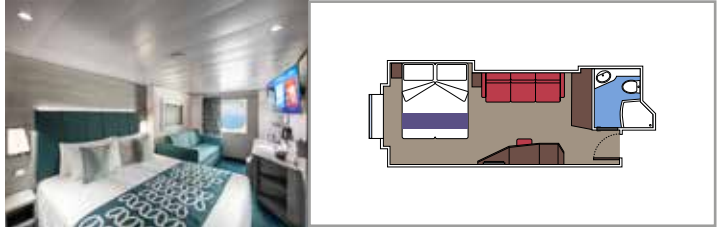

 Cabin size (m²)

 Balcony size (m²)

 Deck location

 Accommodating up to

SUITE AUREA

INCLUDED FACILITIES

- Some Suites have balcony with private whirlpool
- Spacious Wardrobe
- Sitting area with double sofa bed
- Comfortable double bed or single beds (on request)
- Bathroom with shower or bathtub, vanity area with hairdryers
- Interactive TV, telephone, safe, minibar and air conditioning
- Wifi connection available (for a fee)

The images are representative only. Size, layout and furniture may vary (within the same cabin category).

 Cabin size (m²)

 Balcony size (m²)

 Deck location

 Accommodating up to

BALCONY

INCLUDED FACILITIES

- Sitting area with sofa
- Comfortable double bed or single beds (on request)
- Bathroom with shower or bathtub, vanity area with hairdryers
- Interactive TV, telephone, safe, minibar and air conditioning
- Wifi connection available (for a fee)

 Cabin size (m²)

 Balcony size (m²)

 Deck location

 Accommodating up to

OCEAN VIEW

INCLUDED FACILITIES

- Window with sea view
- Relaxing armchair
- Comfortable double bed or single beds (on request)
- Bathroom with shower or bathtub, vanity area with hairdryers
- Interactive TV, telephone, safe, minibar and air conditioning
- Wifi connection available (for a fee)

PREMIUM OCEAN VIEW

OL2

 ≈25
  9-11
  6

› Medium deck location

DELUXE OCEAN VIEW

OR1

 ≈16
  5
  4

› Low deck location