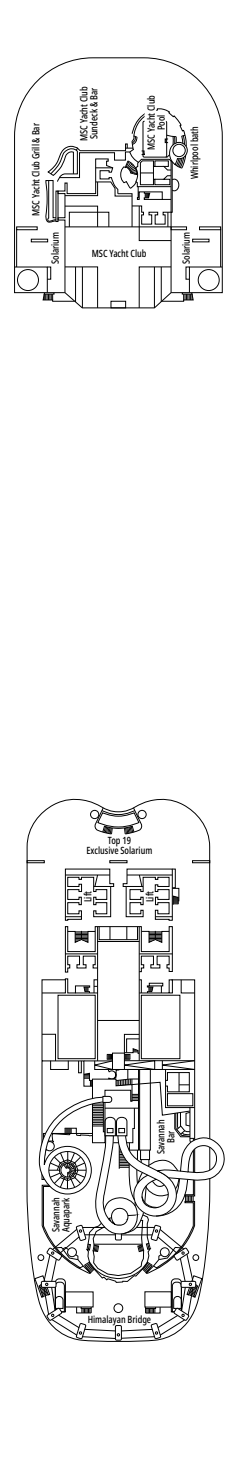

The images are representative only. Size, layout and furniture may vary (within the same cabin category).

 Cabin size (m²)

 Balcony size (m²)

 Deck location

 Accommodating up to

BALCONY

INCLUDED FACILITIES

- Sitting area with sofa
- Comfortable double bed or single beds (on request)
- Bathroom with shower or bathtub, vanity area with hairdryers
- Interactive TV, telephone, safe, minibar and air conditioning
- Wifi connection available (for a fee)

FACILITIES FOR GUESTS WITH DISABILITIES OR REDUCED MOBILITY

Cabin door width	85,5 cm
Cabin clearance	82,1 cm
Bathroom door width	90 cm
Size of cabin (floor space)	from ≈ 22 to ≈ 28 m ²
Size of bathroom	3,1 m ²
Is there a fold-down seat in the shower?	Yes
Height of seat from the floor	44 cm
Does the WC seat have grab rails?	Yes
Are wheelchairs available on board?	In limited numbers*
Are all decks/public areas accessible?	Yes
Are all lifeboats wheelchair-accessible?	No**
Do the lifts have deck indicators?	Visual, Audio & Braille
Can severely visually impaired/blind guests be catered for on the cruise?	Only with full-time carer

INFINITY BAR

DECK 14
TCHAIKOVSKY

DECK 15
MORRIGONE

DECK 16
DEBUSSY

DECK 18
SCHUMANN

DECK 19
MENDELSSOHN