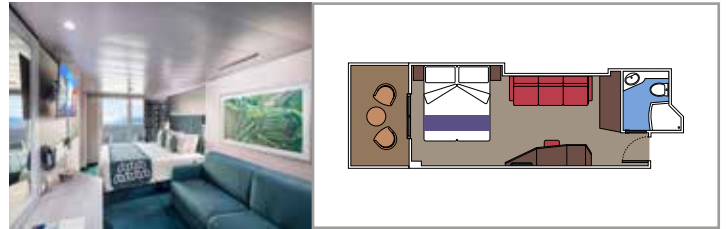

DELUXE BALCONY

BR3

≈17
≈6
13-14
4

› High deck location