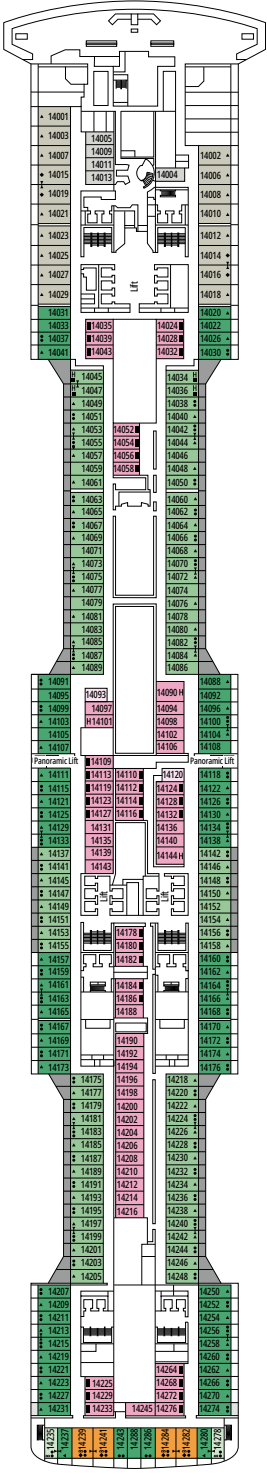

The images are representative only. Size, layout and furniture may vary (within the same cabin category).

 Cabin size (m²)

 Balcony size (m²)

 Deck location

 Accommodating up to

BALCONY

INCLUDED FACILITIES

- Sitting area with sofa
- Comfortable double bed or single beds (on request)
- Bathroom with shower or bathtub, vanity area with hairdryers
- Interactive TV, telephone, safe, minibar and air conditioning
- Wifi connection available (for a fee)

INTERIOR

Available in:

- › **Deluxe Interior (IR2)**
cabin size ≈22m²; medium deck location (deck 11-14)
- › **Deluxe Interior (IR1)**
cabin size ≈22m²; low deck location (deck 8-10)

Some cabins for guests with disabilities or reduced mobility have twin beds that can't be converted into double beds. The images are representative only; the size, layout and furniture may vary (within the same cabin category).

FACILITIES FOR GUESTS WITH DISABILITIES OR REDUCED MOBILITY

Cabin door width	85,5 cm
Cabin clearance	82,1 cm
Bathroom door width	90 cm
Size of cabin (floor space)	from ≈ 22 to ≈ 28 m ²
Size of bathroom	3,1 m ²
Is there a fold-down seat in the shower?	Yes
Height of seat from the floor	44 cm
Does the WC seat have grab rails?	Yes
Are wheelchairs available on board?	In limited numbers*
Are all decks/public areas accessible?	Yes
Are all lifeboats wheelchair-accessible?	No**
Do the lifts have deck indicators?	Visual, Audio & Braille
Can severely visually impaired/blind guests be catered for on the cruise?	Only with full-time carer

INFINITY BAR

DECK 14
TCHAIKOVSKY

DECK 15
MORRIGONE

DECK 16
DEBUSSY

DECK 18
SCHUMANN

DECK 19
MENDELSSOHN