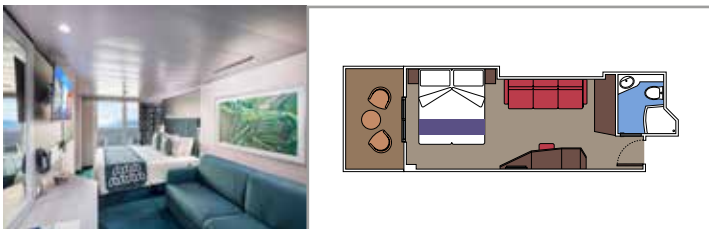

DELUXE BALCONY

BR2

≈17
≈6
11-12
4

› Medium deck location