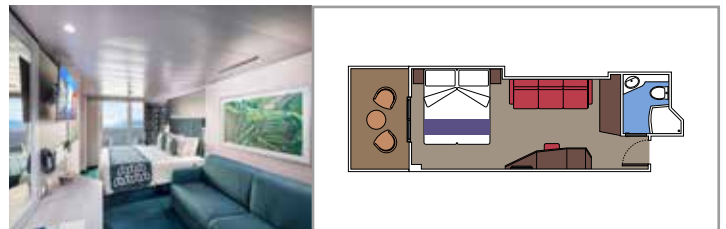

DELUXE BALCONY

BR1

≈17
≈6
8-10
4

› Low deck location