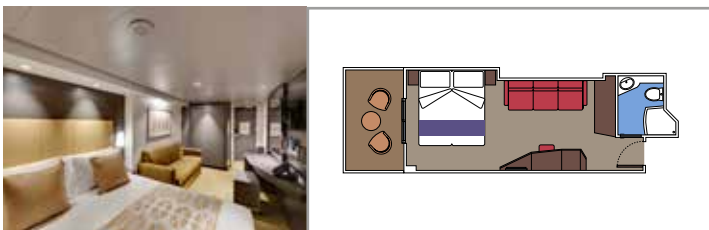

DELUXE BALCONY WITH PARTIAL VIEW

BP

≈17
≈6
8-14
4