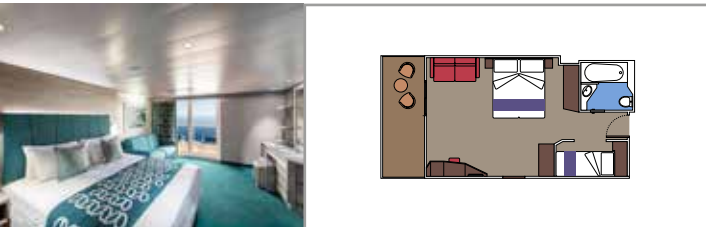

 Cabin size (m²)

 Balcony size (m²)

 Deck location

 Accommodating up to

SUITE AUREA

INCLUDED FACILITIES

- Some Suites have balcony with private whirlpool
- Spacious Wardrobe
- Sitting area with double sofa bed
- Comfortable double bed or single beds (on request)
- Bathroom with shower or bathtub, vanity area with hairdryers
- Interactive TV, telephone, safe, minibar and air conditioning
- Wifi connection available (for a fee)

SLJ

 ≈27
  ≈26-30
  9-13
  4

- > Balcony with its own private whirlpool bath
- > Sitting area with double sofa bed
- > Spacious wardrobe

PREMIUM SUITE AUREA

SL1

 ≈25
  ≈3-14
  9-14
  6

- > Spacious wardrobe

The images are representative only. Size, layout and furniture may vary (within the same cabin category).

 Cabin size (m²)

 Balcony size (m²)

 Deck location

 Accommodating up to

BALCONY

INCLUDED FACILITIES

- Sitting area with sofa
- Comfortable double bed or single beds (on request)
- Bathroom with shower or bathtub, vanity area with hairdryers
- Interactive TV, telephone, safe, minibar and air conditioning
- Wifi connection available (for a fee)

 Cabin size (m²)

 Balcony size (m²)

 Deck location

 Accommodating up to

OCEAN VIEW

INCLUDED FACILITIES

- Window with sea view
- Relaxing armchair
- Comfortable double bed or single beds (on request)
- Bathroom with shower or bathtub, vanity area with hairdryers
- Interactive TV, telephone, safe, minibar and air conditioning
- Wifi connection available (for a fee)