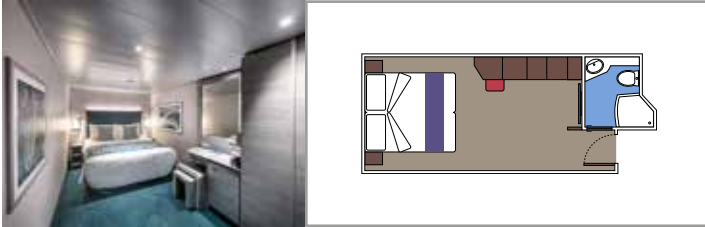

INTERIOR

INCLUDED FACILITIES

- Comfortable double bed or single beds (on request)
- Bathroom with shower or bathtub, vanity area with hairdryers
- Interactive TV, telephone, safe, minibar and air conditioning
- Wifi connection available (for a fee)

DELUXE INTERIOR

IR2

≈17
11-14
4

› Medium deck location