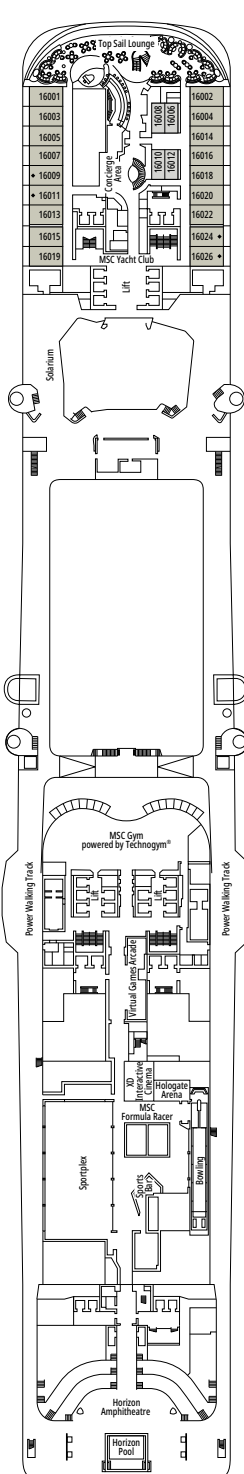

The images are representative only. Size, layout and furniture may vary (within the same cabin category).

 Cabin size (m²)

 Balcony size (m²)

 Deck location

 Accommodating up to

BALCONY

INCLUDED FACILITIES

- Sitting area with sofa
- Comfortable double bed or single beds (on request)
- Bathroom with shower or bathtub, vanity area with hairdryers
- Interactive TV, telephone, safe, minibar and air conditioning
- Wifi connection available (for a fee)

INTERIOR

Available in:

- › **Deluxe Interior (IR2)**
cabin size ≈22m²; medium deck location (deck 11-14)
- › **Deluxe Interior (IR1)**
cabin size ≈22m²; low deck location (deck 8-10)

Some cabins for guests with disabilities or reduced mobility have twin beds that can't be converted into double beds. The images are representative only; the size, layout and furniture may vary (within the same cabin category).

FACILITIES FOR GUESTS WITH DISABILITIES OR REDUCED MOBILITY

Cabin door width	85,5 cm
Cabin clearance	82,1 cm
Bathroom door width	90 cm
Size of cabin (floor space)	from ≈ 22 to ≈ 28 m ²
Size of bathroom	3,1 m ²
Is there a fold-down seat in the shower?	Yes
Height of seat from the floor	44 cm
Does the WC seat have grab rails?	Yes
Are wheelchairs available on board?	In limited numbers*
Are all decks/public areas accessible?	Yes
Are all lifeboats wheelchair-accessible?	No**
Do the lifts have deck indicators?	Visual, Audio & Braille
Can severely visually impaired/blind guests be catered for on the cruise?	Only with full-time carer

INFINITY BAR

DECK 14
TCHAIKOVSKY

DECK 15
MORRIGONE

DECK 16
DEBUSSY

DECK 18
SCHUMANN

DECK 19
MENDELSSOHN