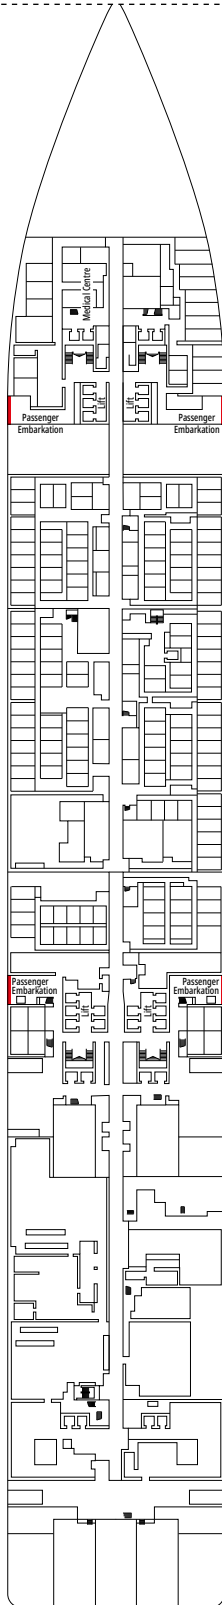

DECK 4
VIVALDI