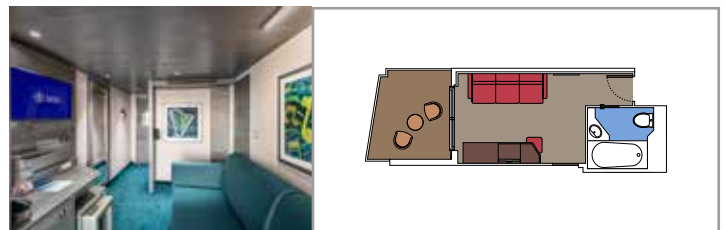

The images are representative only. Size, layout and furniture may vary (within the same cabin category).

 Cabin size (m²)

 Balcony size (m²)

 Deck location

 Accommodating up to

BALCONY

INCLUDED FACILITIES

- Sitting area with sofa
- Comfortable double bed or single beds (on request)
- Bathroom with shower or bathtub, vanity area with hairdryers
- Interactive TV, telephone, safe, minibar and air conditioning
- Wifi connection available (for a fee)

DELUXE BALCONY WITH PARTIAL VIEW

BP

 ≈17
  ≈6
  8-14
  4

STUDIO BALCONY

BS

 ≈12
  ≈4
  13-14
  1

› Single use

The images are representative only. Size, layout and furniture may vary (within the same cabin category).

 Cabin size (m²)

 Balcony size (m²)

 Deck location

 Accommodating up to

OCEAN VIEW

INCLUDED FACILITIES

- Window with sea view
- Relaxing armchair
- Comfortable double bed or single beds (on request)
- Bathroom with shower or bathtub, vanity area with hairdryers
- Interactive TV, telephone, safe, minibar and air conditioning
- Wifi connection available (for a fee)