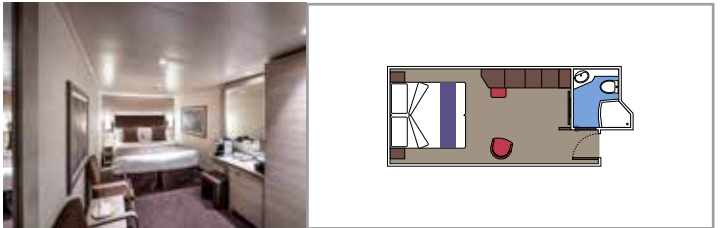

- › Open living/dining room with sofa that converts to double bed
- › Bathroom with shower

Second level:

- › Master bedroom with double bed which can be converted into two single beds (on request)
- › Two walk-in wardrobes
- › Bathroom with bathtub

MSC YACHT CLUB DELUXE SUITE YC1

 ≈29
  ≈5
  14-18
  4

- › Sitting area with sofa
- › Spacious wardrobe

MSC YACHT CLUB INTERIOR SUITE YIN

 ≈17
  14-16
  2

- › Spacious wardrobe

The images are representative only. Size, layout and furniture may vary (within the same cabin category).

 Cabin size (m²)

 Balcony size (m²)

 Deck location

 Accommodating up to

SUITE AUREA

INCLUDED FACILITIES

- Some Suites have balcony with private whirlpool
- Spacious Wardrobe
- Sitting area with double sofa bed
- Comfortable double bed or single beds (on request)
- Bathroom with shower or bathtub, vanity area with hairdryers
- Interactive TV, telephone, safe, minibar and air conditioning
- Wifi connection available (for a fee)

The images are representative only. Size, layout and furniture may vary (within the same cabin category).

 Cabin size (m²)

 Balcony size (m²)

 Deck location

 Accommodating up to

BALCONY

INCLUDED FACILITIES

- Sitting area with sofa
- Comfortable double bed or single beds (on request)
- Bathroom with shower or bathtub, vanity area with hairdryers
- Interactive TV, telephone, safe, minibar and air conditioning
- Wifi connection available (for a fee)