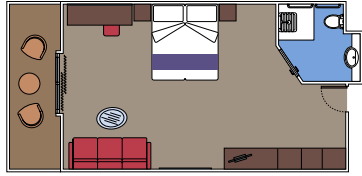

 Cabin size (m²)

 Balcony size (m²)

 Deck location

 Accommodating up to

SUITE AUREA

INCLUDED FACILITIES

- Some Suites have balcony with private whirlpool
- Spacious Wardrobe
- Sitting area with double sofa bed
- Comfortable double bed or single beds (on request)
- Bathroom with shower or bathtub, vanity area with hairdryers
- Interactive TV, telephone, safe, minibar and air conditioning
- Wifi connection available (for a fee)

The images are representative only. Size, layout and furniture may vary (within the same cabin category).

 Cabin size (m²)

 Balcony size (m²)

 Deck location

 Accommodating up to

BALCONY

INCLUDED FACILITIES

- Sitting area with sofa
- Comfortable double bed or single beds (on request)
- Bathroom with shower or bathtub, vanity area with hairdryers
- Interactive TV, telephone, safe, minibar and air conditioning
- Wifi connection available (for a fee)

STUDIO INTERIOR

IS

 ≈12
  5-14
  1

› Single use

The images are representative only. Size, layout and furniture may vary (within the same cabin category).

 Cabin size (m²)

 Balcony size (m²)

 Deck location

 Accommodating up to

FACILITIES FOR GUESTS WITH DISABILITIES OR REDUCED MOBILITY

DELUXE BALCONY WITH PARTIAL VIEW FOR GUESTS WITH DISABILITIES OR REDUCED MOBILITY

MSC YACHT CLUB

Available in:

- › **MSC Yacht Club Deluxe Suite (YC1)**
cabin size ≈29m²; balcony size ≈5m²; deck 15