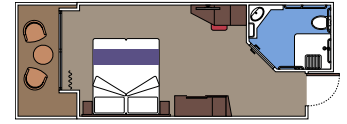

BALCONY

Available in:

- › **Deluxe Balcony (BR3)**
  cabin size ≈22m²; balcony size ≈16m²; high deck location (deck 13)
- › **Deluxe Balcony (BR2)**
  cabin size ≈22m²; balcony size ≈16m²; medium deck location (deck 11-12)
- › **Deluxe Balcony (BR1)**
  cabin size ≈21-22m²; balcony size ≈5-16m²; low deck location (deck 9-10)
- › **Deluxe Balcony with partial view (BP)**
  cabin size ≈22m²; balcony size ≈16m²; deck 8-14