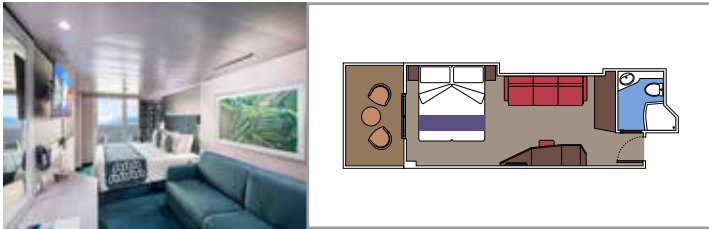

BALCONY

INCLUDED FACILITIES

- Sitting area with sofa
- Comfortable double bed or single beds (on request)
- Bathroom with shower or bathtub, vanity area with hairdryers
- Interactive TV, telephone, safe, minibar and air conditioning
- Wifi connection available (for a fee)

DELUXE BALCONY AUREA

BA

≈17
≈6
11-13
4

› Best ship position