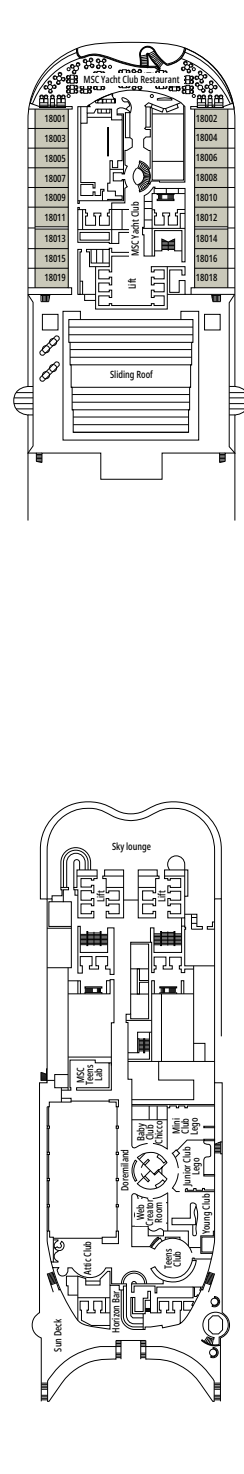

The images are representative only. Size, layout and furniture may vary (within the same cabin category).

 Cabin size (m²)

 Balcony size (m²)

 Deck location

 Accommodating up to

BALCONY

INCLUDED FACILITIES

- Sitting area with sofa
- Comfortable double bed or single beds (on request)
- Bathroom with shower or bathtub, vanity area with hairdryers
- Interactive TV, telephone, safe, minibar and air conditioning
- Wifi connection available (for a fee)

DELUXE INTERIOR

IR2

 ≈17
  11-14
  4

› Medium deck location

DELUXE INTERIOR

IR1

 ≈17
  5-10
  4

› Low deck location

FACILITIES FOR GUESTS WITH DISABILITIES OR REDUCED MOBILITY

Cabin door width	85,5 cm
Cabin clearance	82,1 cm
Bathroom door width	90 cm
Size of cabin (floor space)	from ≈ 22 to ≈ 28 m ²
Size of bathroom	3,1 m ²
Is there a fold-down seat in the shower?	Yes
Height of seat from the floor	44 cm
Does the WC seat have grab rails?	Yes
Are wheelchairs available on board?	In limited numbers*
Are all decks/public areas accessible?	Yes
Are all lifeboats wheelchair-accessible?	No**
Do the lifts have deck indicators?	Visual, Audio & Braille
Can severely visually impaired/blind guests be catered for on the cruise?	Only with full-time carer

INFINITY BAR

DECK 14
TCHAIKOVSKY

DECK 15
MORRIGONE

DECK 16
DEBUSSY

DECK 18
SCHUMANN

DECK 19
MENDELSSOHN