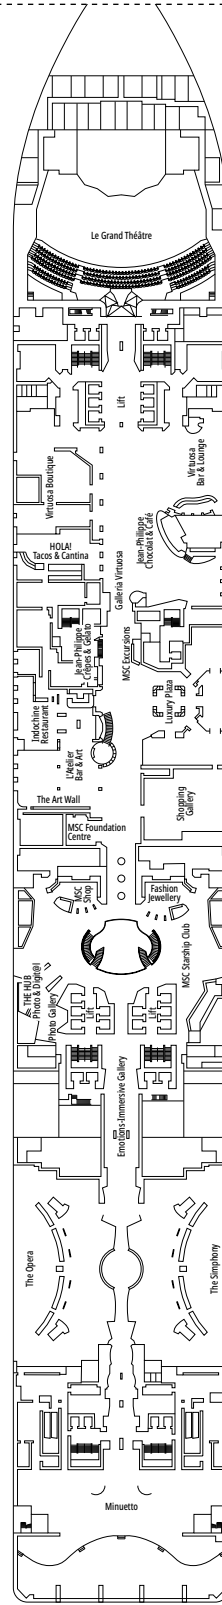

DECK 6
BEETHOVEN