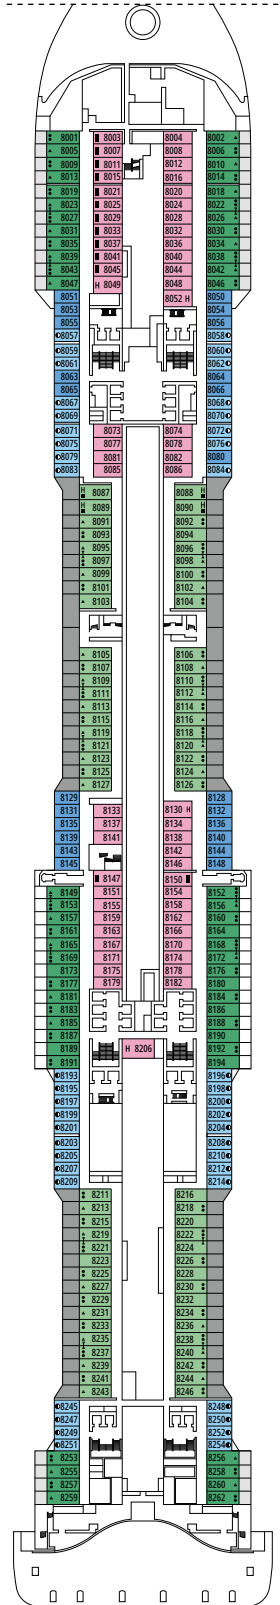

DECK 8
WAGNER