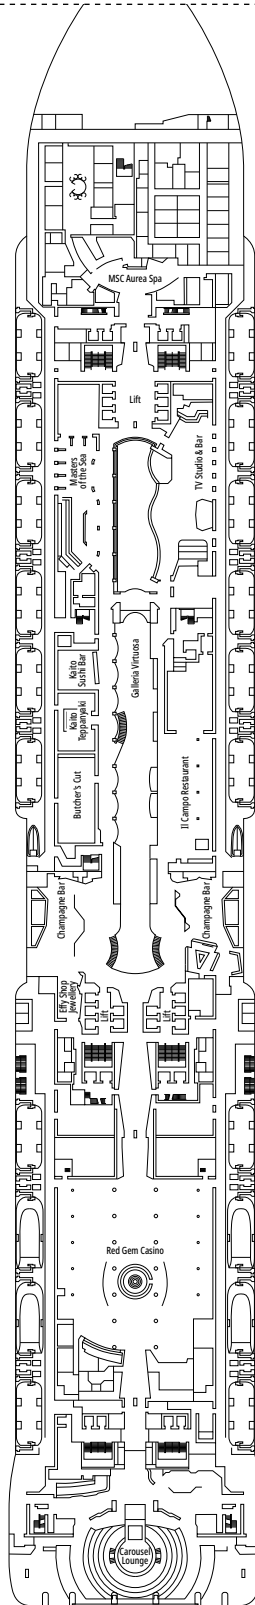

DECK 7
VERDI